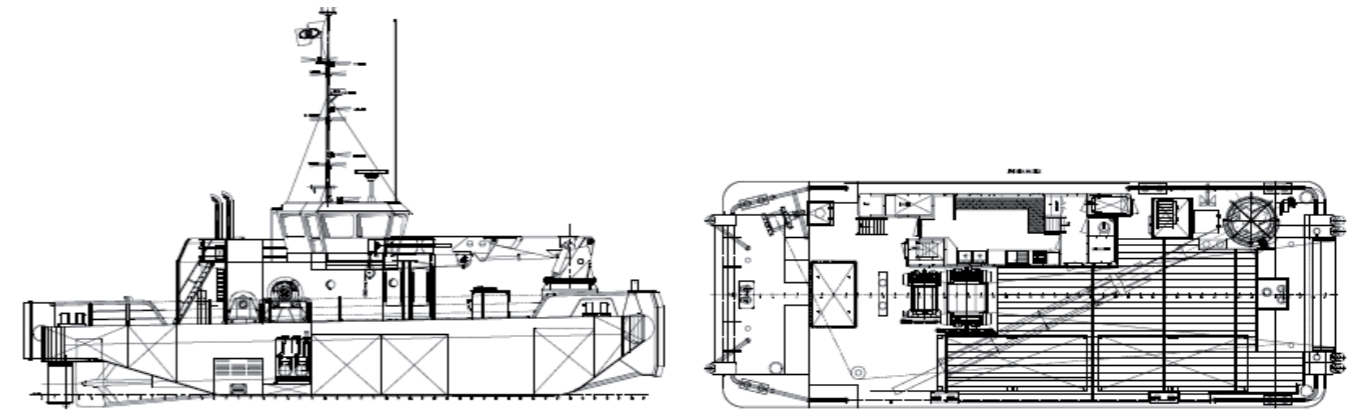

### Cybi Island

Twin Screw Shallow Draft Multipurpose Workboat

### Cybi Island

Twin Screw Shallow Draft Multipurpose Workboat

<b>Built</b>	2010 - Neptune Shipyards BV, Holland
<b>Classification</b>	Bureau Veritas I+ Hull, machinery special service, multi purpose vessel, unrestricted navigation. UK MCA Workboat code of practice category 1, up to 150 miles from safe haven.
<b>Dimensions</b>	Length 24.5m Beam 9.9m Draft 2.3m
<b>Main Engines</b>	2 x Cummins KTA38-M2, total 2600bhp, driving fixed pitch propellers in forward nozzles through twin disc MG5321 reverse reduction gearboxes, with keel cooling
<b>Bollard pull</b>	29 tonnes
<b>Free running speed</b>	10 knots
<b>Tank Capacities</b>	Fuel 97m <sup>3</sup> Fresh Water 43m <sup>3</sup>
<b>Navigation Aids</b>	GPS and magnetic compasses, autopilot, 2 x daylight viewing radars, speed log, echosounder, Inmarsat C9, 2 x DSC VHF radios, MF/HF radio, electronic chart display, watchkeeping alarm, AIS, DGPS, Navtex, talkback units, searchlights, GSM phone, iridium satellite phone with email
<b>Equipment</b>	200t/m Heila HLRM200-4SL, 9000kg at 16.3m reach to 22,500kg at 7.75m reach, 80 and 50 tonne deck winches, 15 tonne tugger winch, wheelhouse winch controls, towing hook, push bow, bow roller, hardwood covered working deck, fuel and freshwater supply pumps and hoses, anchor handling gear includes hydraulic fork arrangement forward, plus hydraulic pins fore and aft, auxiliary engines 2 x Cummins 6CTA8.3DP(m) 150kw generator sets, Cummins 4BT(m) 40kw harbour generator set.
<b>Accommodation</b>	Heated and air conditioned for up to 6 persons