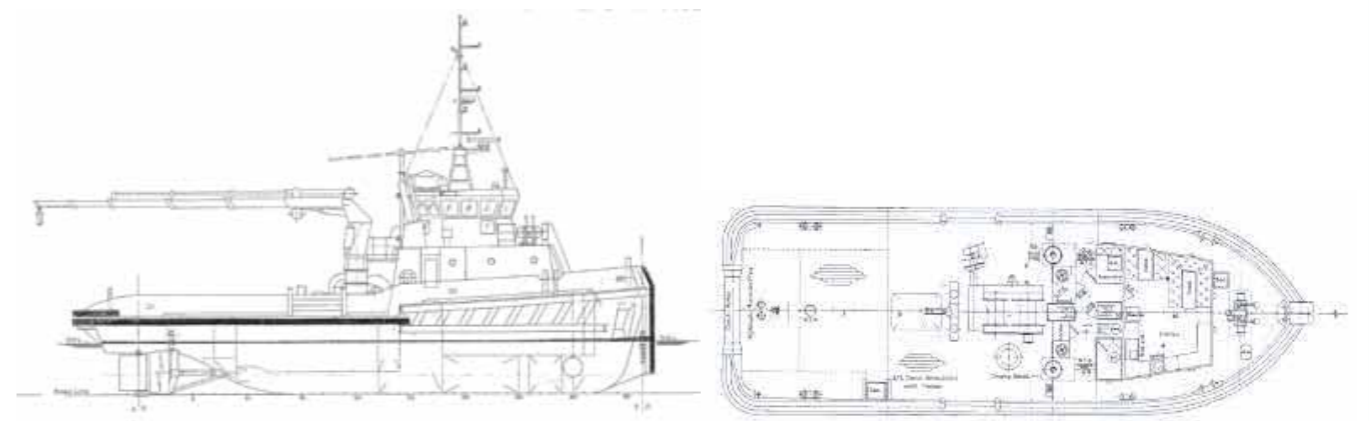

Holyhead Towing

Tough Dependable Workboats

Afon Caradog

Twin screw shallow draft seagoing tug / workboat

Afon Caradog

Twin screw shallow draft seagoing tug / workboat

Built	2006 - Hepworth Shipyard, UK	
Classification	Lloyds +100 AI Tug LMC UMS. UK MCA Code of practice category I, 150 miles from safe haven	
Dimensions	Length	26.8m
	Beam	9.0m
	Draft	min working 2.4m
Main Engines	2 x Cummins KTA38-M2, total 2600bhp, ZF gearboxes, fitted with box cooling and fixed Kort nozzles	
Bollard pull	34 tonnes	
Free running speed	11 knots	
Tank Capacities	Fuel	126m ³
	Fresh Water	48.5m ³
Navigation Aids	GPS and magnetic compasses, DGPS, 2 x radars, echosounder, doppler log, AIS, cameras and displays, Navtex, electronic chart display, autopilot, GMDSS area A3, Inmarsat C, MF/HF radio, 2 x VHF radios (1 x DSC), Epirb and Sart, iridium satellite phone with email, cell phone, satellite broadband modem	
Equipment	Firefighting pump 600cu m per hour with wheelhouse mounted monitor; double drum anchor handling winch and towing winch, 45 tonnes pull at 9m per minute, capacity 500m + 300m of 44mm wire, 10 tonne tugger winch, 3.5m wide stern roller with hydraulic guide pins, spare towing wire on powered storage reel in hold, Heila 90t/m hydraulic knuckleboom long reach crane, capacity 29700kg at 2.89 to 5100kg at 14.47, 2 x Cummins diesel hydraulic power packs, 2 x Cummins generator set, Kort KT250 bowthruster; high lift rudders, fuel and fresh water supply pumps, hardwood covered working deck demountable 40 tonne 'A' frame and 35 tonne tow hook.	
Accommodation	Heated and air conditioned for up to 12 persons	