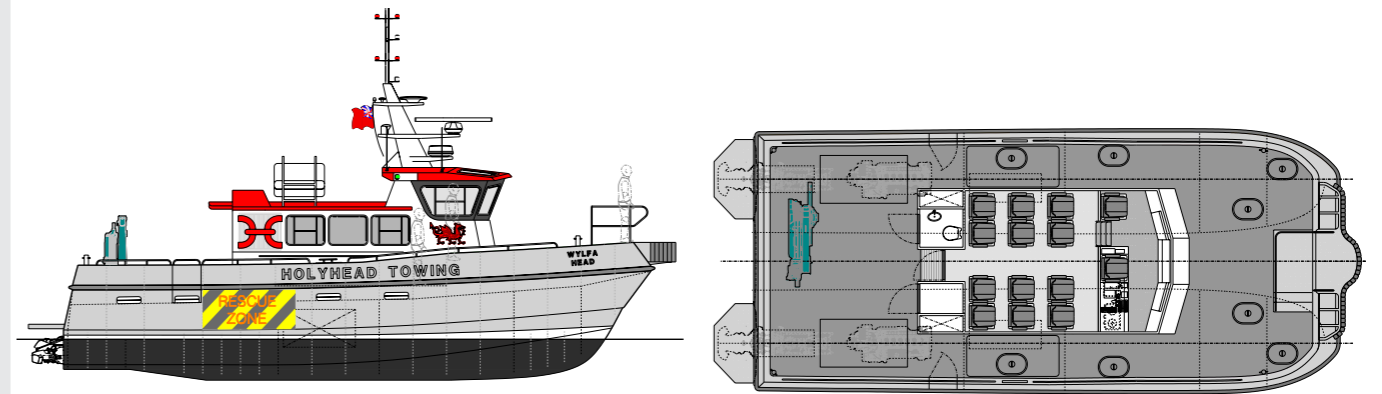

Turbine Transfers

Offshore Wind Farm Workboats

Wylfa Head

15m High Speed Wind Farm Service Catamaran

Wylfa Head

15m High Speed Wind Farm Service Catamaran

Built	2009 - South Boats, UK.
Classification	UK MCA Workboat Code of Practice Category 2, up to 60 miles from safe haven with up to 12 passengers.
Dimensions	Length 15.43m Beam 6.3m Draft 0.9m
Main Engines	2 x Scania D16 42M engines, each 750bhp at 2100rpm, driving through twin disc MGX quick shift transmissions to oversized Ultra Dynamics UJ451 jets for maximum low down thrust when holding station at wind farm turbines.
Speed	25 knots maximum, 20 knots cruising.
Tank Capacities	Fuel 3640 Litres Fresh Water 200 Litres
Navigation Aids	Magnetic and GPS compasses, GPS, GMDSS A1, 2 x VHF (1 x DSC), radar, electronic chart display, echosounder, Navtex, telephone, AIS, autopilot, email and internet access, MOB location system.
Seating & Accommodation	Individual crew and passenger seating for up to 14 in total with sprung safety seats, footrests, storage areas, WC, shower, galley, one bunk below and Eberspacher heating.
Equipment Includes	Specially developed MKIV bow fendering and boarding platform with rubber fendering. A strong box section bow platform with sprung fastening for 'give' when landing and built out nib that fits between the boat landing piles locating the boat and providing a shorter step off distance to the ladder; from a bow platform with safety rails. Onan silenced keel cooled 7kva generator set. Palfinger hydraulic crane with capacity 1130kg @ 3.6m to 200kg @ 12.5m. Spencer Carter hydraulic capstan forward. Side bulwark doors, CCTV system to monitor engine rooms, forward and aft deck. night vision camera, 2 x LCD flatscreen TV's.