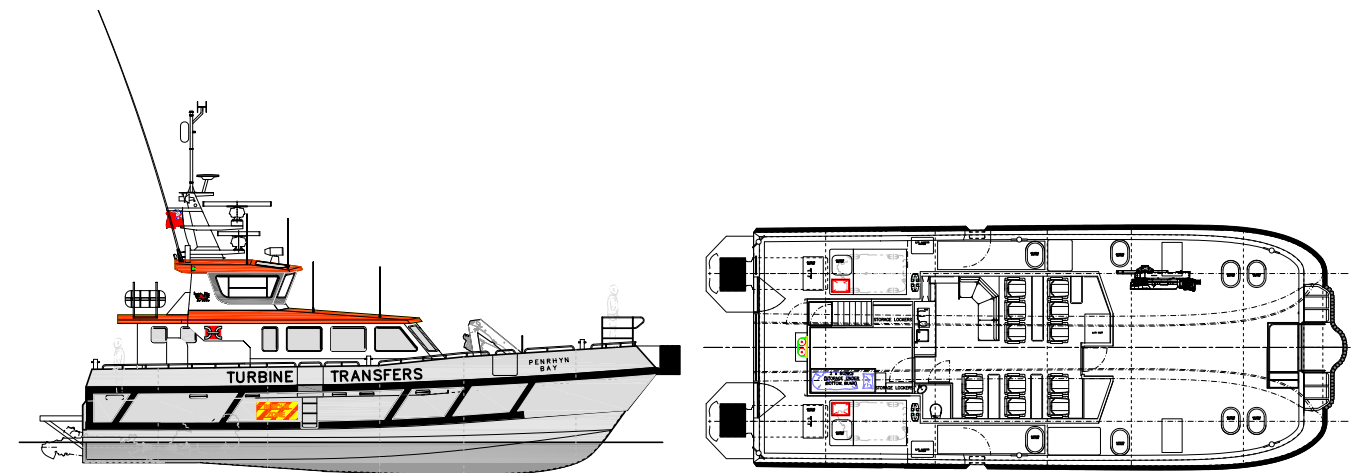

Turbine Transfers

Offshore Wind Farm Workboats

Colwyn Bay

18m High Speed Wind Farm Service Catamaran

Colwyn Bay

18m High Speed Wind Farm Service Catamaran

Built	2010 - South Boats, UK.
Classification	UK MCA Workboat Code of Practice Category 2, up to 60 miles from safe haven with up to 12 passengers.
Dimensions	Length 19.10m Beam 7.5m Draft 1.1m
Main Engines	2 x MTU 8V2000 M72 engines, each 960bhp at 2100rpm, driving through ZF2000 gearboxes to oversized Ultra Dynamics UJ525 jets for maximum low down thrust when holding station at wind farm turbines.
Speed	24 knots maximum, 20 knots cruising.
Tank Capacities	Fuel 4560 Litres Fresh Water 380 Litres
Navigation Aids	Magnetic and GPS compasses, GPS, GMDSS A1, 2 x VHF (1 x DSC), radar, electronic chart display, echosounder, Navtex, telephone, AIS, autopilot, email and internet access, MOB location system, iridium satellite phone.
Seating & Accommodation	Aft Wheelhouse giving large foredeck area for cargo carrying and efficient cargo transfer. Individual crew and passenger seating for up to 14 in total with sprung safety seats, footrests, storage areas, WC, shower, galley, one bunk below and Eberspacher heating.
Equipment Includes	Specially developed MKIV bow fendering and boarding platform with rubber fendering. A strong box section bow platform with sprung fastening for 'give' when landing and built out nib that fits between the boat landing piles locating the boat and providing a shorter step off distance to the ladder; from a bow platform with safety rails. Onan silenced keel cooled 13.5kva generator set. Palfinger hydraulic crane with capacity 3140kg @ 2.6m to 530kg @ 9.6m. Spencer Carter hydraulic capstan forward. Side bulwark doors, CCTV system to monitor engine rooms, forward and aft deck, night vision camera, 3 x LCD flatscreen TV's with freeview where available.